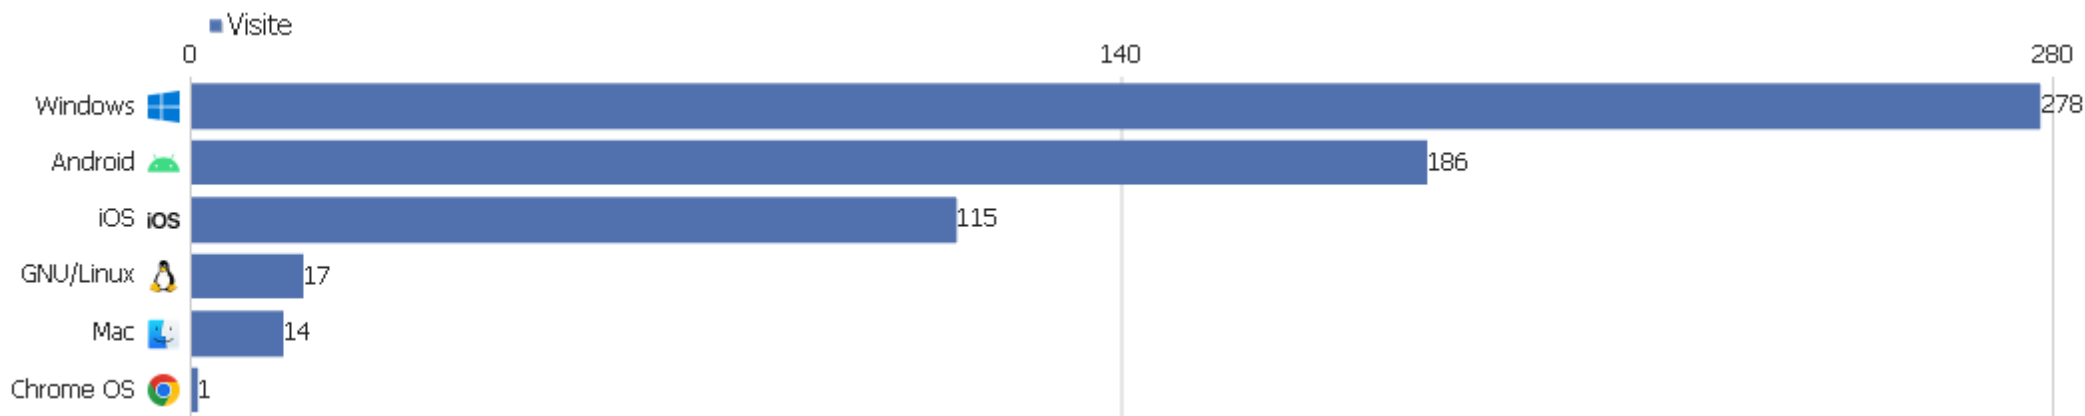

Famiglie Sistema Operativo

Famiglia sistema operativo	Visite	Azioni nel sito	Azioni per visita	Tempo medio sul sito	% rimbalzi	Tasso di conversione
Windows	278	1.056	4	00:03:03	23%	0%
Android	186	606	3	00:01:56	45%	0%
ios iOS	115	325	3	00:01:22	39%	0%
GNU/Linux	17	18	1	00:00:02	94%	0%
Mac	14	29	2	00:00:54	57%	0%
Chrome OS	1	4	4	00:04:03	0%	0%