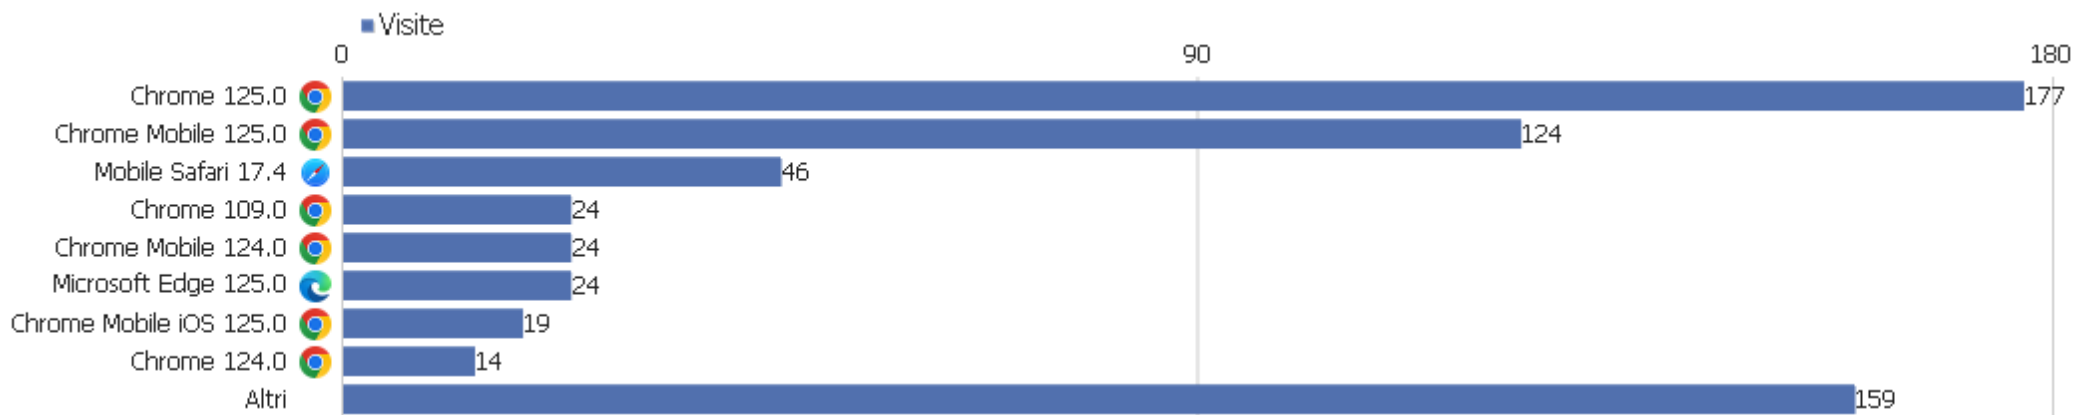

Versione del browser

Versione del browser	Visite	Azioni nel sito	Azioni per visita	Tempo medio sul sito	% rimbalzi	Tasso di conversione
Chrome 125.0	177	593	3	00:02:44	32%	0%
Chrome Mobile 125.0	124	390	3	00:01:31	41%	0%
Mobile Safari 17.4	46	117	3	00:01:31	48%	0%
Chrome 109.0	24	114	5	00:02:32	17%	0%
Chrome Mobile 124.0	24	108	5	00:03:46	54%	0%
Microsoft Edge 125.0	24	71	3	00:01:30	8%	0%
Chrome Mobile iOS 125.0	19	48	3	00:00:41	42%	0%
Chrome 124.0	14	40	3	00:02:10	21%	0%
Chrome 122.0	11	18	2	00:02:37	64%	0%
Firefox 126.0	9	28	3	00:01:37	33%	0%
Chrome 87.0	8	16	2	00:01:59	0%	0%
Google Search App 317.0	8	32	4	00:02:59	13%	0%
Mobile Safari 17.5	8	43	5	00:03:41	63%	0%
Firefox 115.0	7	32	5	00:10:22	0%	0%
Google Search App 304.0	7	20	3	00:00:32	29%	0%