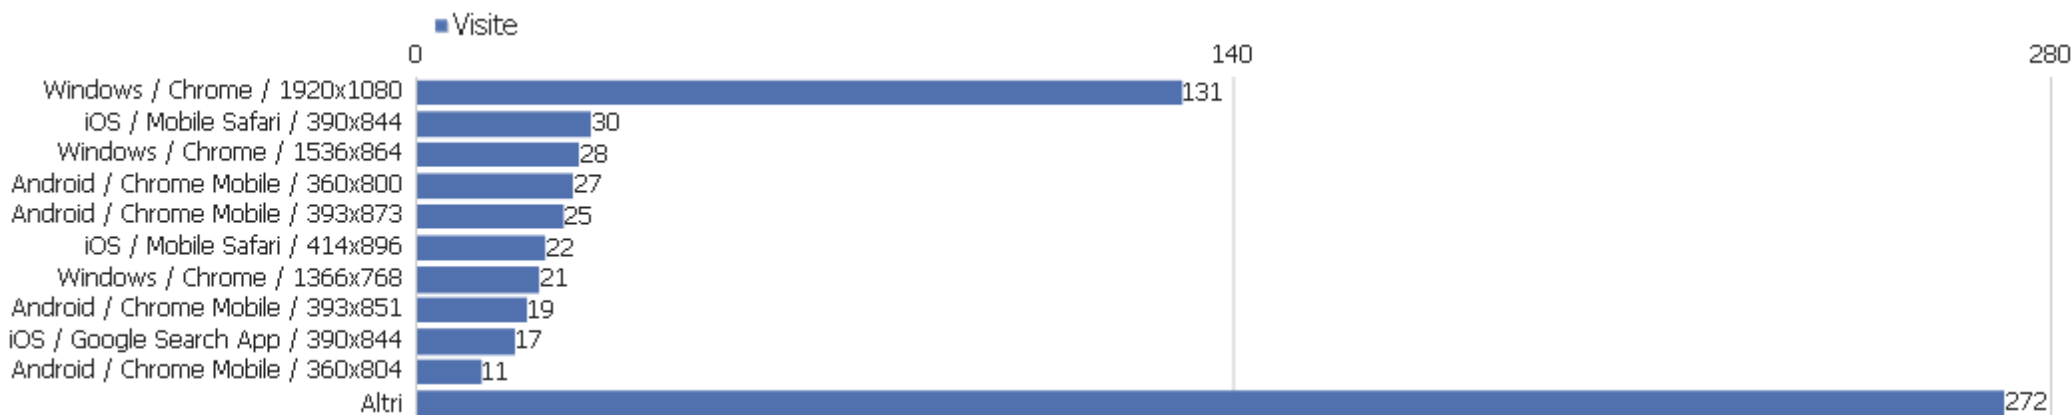

Configurazioni

Configurazione	Visite	Azioni nel sito	Azioni per visita	Tempo medio sul sito	% rimbalzi	Tasso di conversione
Windows / Chrome / 1920x1080	131	438	3	00:02:37	21%	0%
iOS / Mobile Safari / 390x844	30	101	3	00:01:20	53%	0%
Windows / Chrome / 1536x864	28	78	3	00:02:12	32%	0%
Android / Chrome Mobile / 360x800	27	120	4	00:02:10	37%	0%
Android / Chrome Mobile / 393x873	25	93	4	00:01:14	48%	0%
iOS / Mobile Safari / 414x896	22	56	3	00:02:15	32%	0%
Windows / Chrome / 1366x768	21	52	3	00:01:46	43%	0%
Android / Chrome Mobile / 393x851	19	66	4	00:03:08	42%	0%
iOS / Google Search App / 390x844	17	57	3	00:01:29	24%	0%
Android / Chrome Mobile / 360x804	11	28	3	00:01:13	9%	0%
GNU/Linux / Chrome / 393x873	10	10	1	00:00:00	100%	0%
Windows / Chrome / 1440x900	9	22	2	00:00:23	22%	0%
Windows / Microsoft Edge / 1366x768	9	29	3	00:02:27	0%	0%
Windows / Microsoft Edge / 1536x864	8	21	3	00:00:46	25%	0%
Windows / Microsoft Edge / 1920x1080	8	32	4	00:01:41	0%	0%